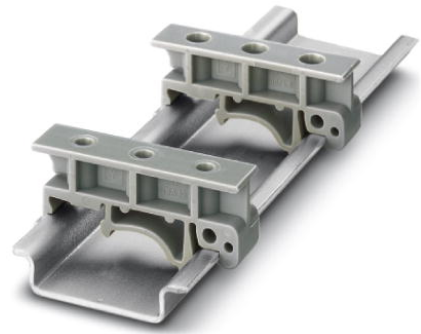

## USA 10/4,6

Order No.: 1202713

The illustration shows versions USA 10 and USA 10/4,6

<http://eshop.phoenixcontact.de/phoenix/treeViewClick.do?UID=1202713>

Rail adapter, color: gray

#### General

Width	10.00 mm
Color	gray
Inflammability class acc. to UL 94	V2
Material	PA

<b>Accessories</b>		
Item	Designation	Description
<b>Assembly</b>		
1201028	NS 32 AL UNPERF 2000MM	G rail 32 mm (NS 32)
1201280	NS 32 CU/120QMM UNPERF 2000MM	G-profile DIN rail, deep-drawn, material: Copper, unperforated, height 15 mm, width 32 mm, length 2 m
1201358	NS 32 CU/35QMM UNPERF 2000MM	G-profile DIN rail, material: Copper, unperforated, height 15 mm, width 32 mm, length 2 m
1201002	NS 32 PERF 2000MM	G-profile DIN rail, material: Steel, perforated, height 15 mm, width 32 mm, length 2 m
1201015	NS 32 UNPERF 2000MM	G-profile DIN rail, material: Steel, unperforated, height 15 mm, width 32 mm, length 2 m
0801762	NS 35/ 7,5 CU UNPERF 2000MM	DIN rail, material: Copper, unperforated, height 7.5 mm, width 35 mm, length: 2 m
0801733	NS 35/ 7,5 PERF 2000MM	DIN rail, material: Steel, perforated, height 7.5 mm, width 35 mm, length: 2 m
0801681	NS 35/ 7,5 UNPERF 2000MM	DIN rail, material: Steel, unperforated, height 7.5 mm, width 35 mm, length: 2 m
1201756	NS 35/15 AL UNPERF 2000MM	DIN rail, deep-drawn, high profile, unperforated, 1.5 mm thick, material: Aluminum, height 15 mm, width 35 mm, length 2 m
1201895	NS 35/15 CU UNPERF 2000MM	DIN rail, material: Copper, unperforated, 1.5 mm thick, height 15 mm, width 35 mm, length: 2 m
1201730	NS 35/15 PERF 2000MM	DIN rail, material: Steel, perforated, height 15 mm, width 35 mm, length: 2 m
1201714	NS 35/15 UNPERF 2000MM	DIN rail, material: Steel, unperforated, height 15 mm, width 35 mm, length: 2 m
1201798	NS 35/15-2,3 UNPERF 2000MM	DIN rail, material: Steel, unperforated, 2.3 mm thick, height 15 mm, width 35 mm, length: 2 m